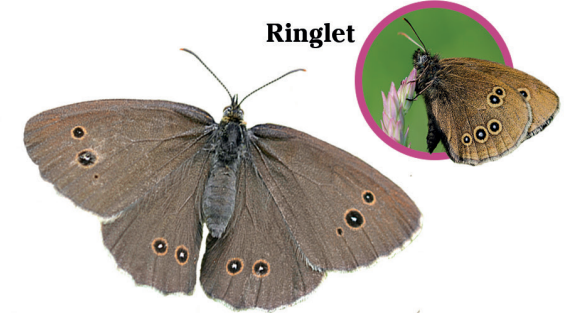

Submit your sightings at
www.bigbutterflycount.org

Or download our free app
by scanning the QR code!

Ringlet