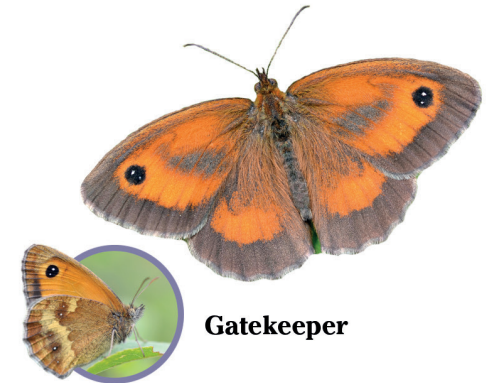

Spend 15 minutes
in a sunny spot

Use this chart to note how
many of each species you see

**Small
Tortoiseshell**

**Large
White**

**Small
White**

**Speckled
Wood**

**Common
Blue**

**Painted
Lady**

Comma

**Small
Copper**

**Holly
Blue**

Gatekeeper

Submit your sightings at
www.bigbutterflycount.org

Or download our free app
by scanning the QR code!

Peacock

Green Veined White